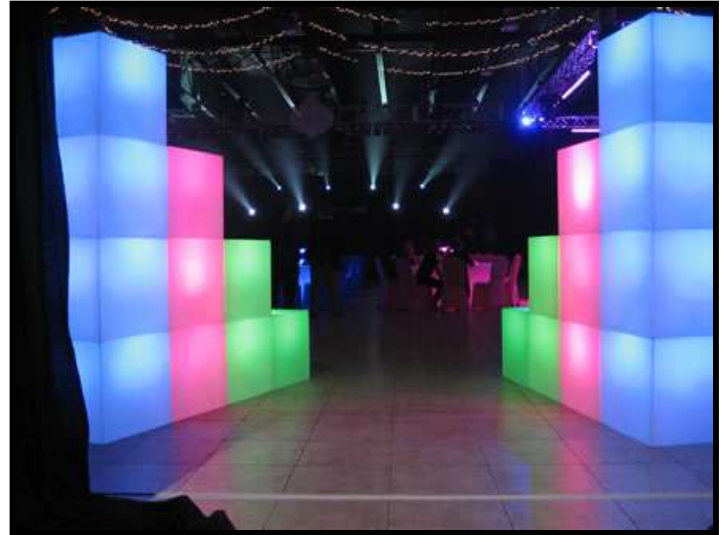

Rotocast – Cubes/Globes/Cylinders

Rotocast – Cubes–Entry/Stage/Perimeter

Rotocast – Cubes 24” x 24”-Bars/Buffets

Absolutely Fabulous! Events
2940 College Avenue #B
Costa Mesa, CA 92626

Phone: 1.714.556.7073
Toll-free Phone: 1.866.ABSO.FAB
Fax: 1.888.214.4280

www.AbsoFab.net
Bernie@AbsoFab.net

Rotocast – Cubes 24”x24”- Seating

Rotocast – Cubes 36" x36" - Seating

Rotocast – Globes

Absolutely Fabulous! Events
2940 College Avenue #B
Costa Mesa, CA 92626

Phone: 1.714.556.7073
Toll-free Phone: 1.866.ABSO.FAB
Fax: 1.888.214.4280