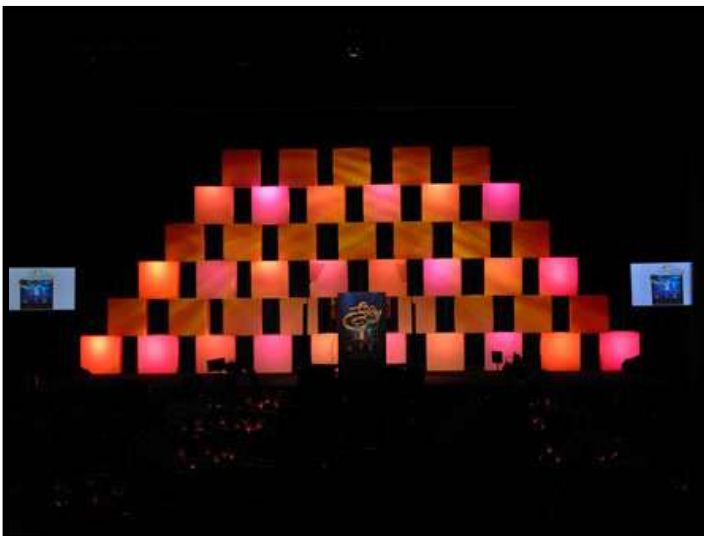

Rotocast – Cubes/Globes/Cylinders

Rotocast – Cubes–Entry/Stage/Perimeter

Rotocast – Cubes 24” x 24”-Bars/Buffets

Absolutely Fabulous! Events
2940 College Avenue #B
Costa Mesa, CA 92626

Phone: 1.714.556.7073
Toll-free Phone: 1.866.ABSO.FAB
Fax: 1.888.214.4280

www.AbsoFab.net
Bernie@AbsoFab.net

Rotocast – Cubes 24”x24”- Seating

Rotocast – Cubes 36" x36" - Seating

Rotocast – Globes

Absolutely Fabulous! Events
2940 College Avenue #B
Costa Mesa, CA 92626

Phone: 1.714.556.7073
Toll-free Phone: 1.866.ABSO.FAB
Fax: 1.888.214.4280